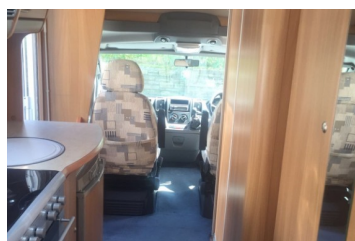

Vehicle Description

WE WANT TO BUY YOUR MOTORHOME! Free valuation, free collection, instant faster payment. Call 01283240237 or visit WeBuyAnyMotorcaravan.com

Here is a lovely example of an A class Hymer B634 registered in 2004 on the large Fiat Ducato 2.8TDI engine. It is a 4 berth motorhome with 2 belted seats.

At the rear is a Large U shaped lounge which turns into one double bed or two single beds. In the centre is the kitchen opposite the bathroom and a drop down double bed above the cab at the front.

This motorhome comes with some nice extras such as cab air conditioning, cruise control, reversing camera, electric mirrors, radio CD player, awning, double electric step, bike rack, tow bar and much more.