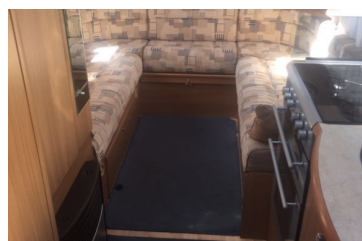

Vehicle Description

WE WANT TO BUY YOUR MOTORHOME! Free valuation, free collection, instant faster payment. Call 01283240237 or visit WeBuyAnyMotorcaravan.com

Here is a lovely example of an A class Hymer B634 registered in 2004 on the large Fiat Ducato 2.8TDI engine. It is a 4 berth motorhome with 2 belted seats.

At the rear is a Large U shaped lounge which turns into one double bed or two single beds. In the centre is the kitchen opposite the bathroom and a drop down double bed above the cab at the front.

This motorhome comes with some nice extras such as cab air conditioning, cruise control, reversing camera, electric mirrors, radio CD player, awning, double electric step, bike rack, tow bar and much more.